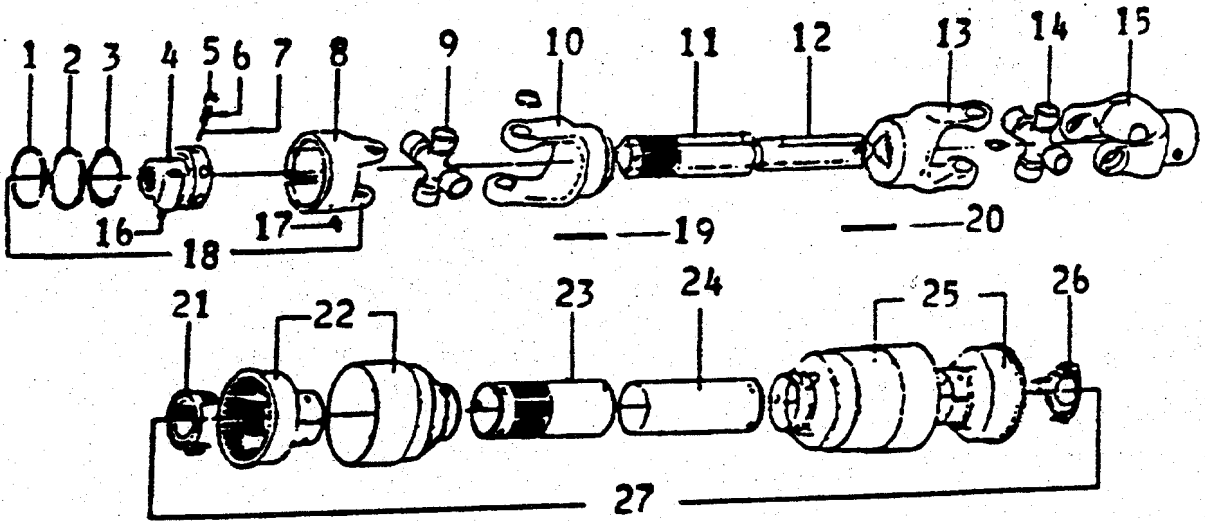

Tedder 320
PTO Assy.
14-GA(O,P) - 320

GR14

Tedder 320
PTO Assy.
14-GA(O,P) - 320

GR14

ITEM #	PART #	DESCRIPTION	QTY.
1	503 205B	CIRCLIP	1
2	503 206B	RETAINING WASHER	1
3	503 207B	RETAINING WASHER	1
4	503 2086	HUB 1 3/8 - 6	1
5	503 209B	RATCHET TOOTH	1
6	503 210B	OUTER SPRING	12
7	503 2116	INNER SPRING	12
8	503 212B	OUTER CASTING WITH YOKE	1
9	011 130E	CROSS & BEARING	1
10	011 003E	FEMALE YOKE	1
11	503 213B	FEMALE TUBE	1
12	503 2146	MALE TUBE	1
13	011 002E	MALE YOKE	1
14	001 130E	CROSS & BEARING	1
15	021 001E	TRACTOR YOKE	1
16	503 215B	PUSH PIN SET	1
17	503 216B	GREASE FITTING	1
18	503 2176	COMPLETE TORQUE LIMITER	1
19	000 011E	ROLL PIN 8X50	1
20	000 010E	ROLL PIN 8X45	1
21	503 218E	LOCKING COLLAR FEMALE	1
22	503 219E	GUARD CONE OUTER	1
23	503 220E	TUBE SHIELD FEMALE	1
24	503 221E	TUBE SHIELD MALE	1
25	503 222E	GUARD CONE MALE	1
26	503 223E	LOCKING COLLAR MALE	1
27	503 224E	SHIELD COMPLETE	1
	948 9076	PTO COMPLETE	-